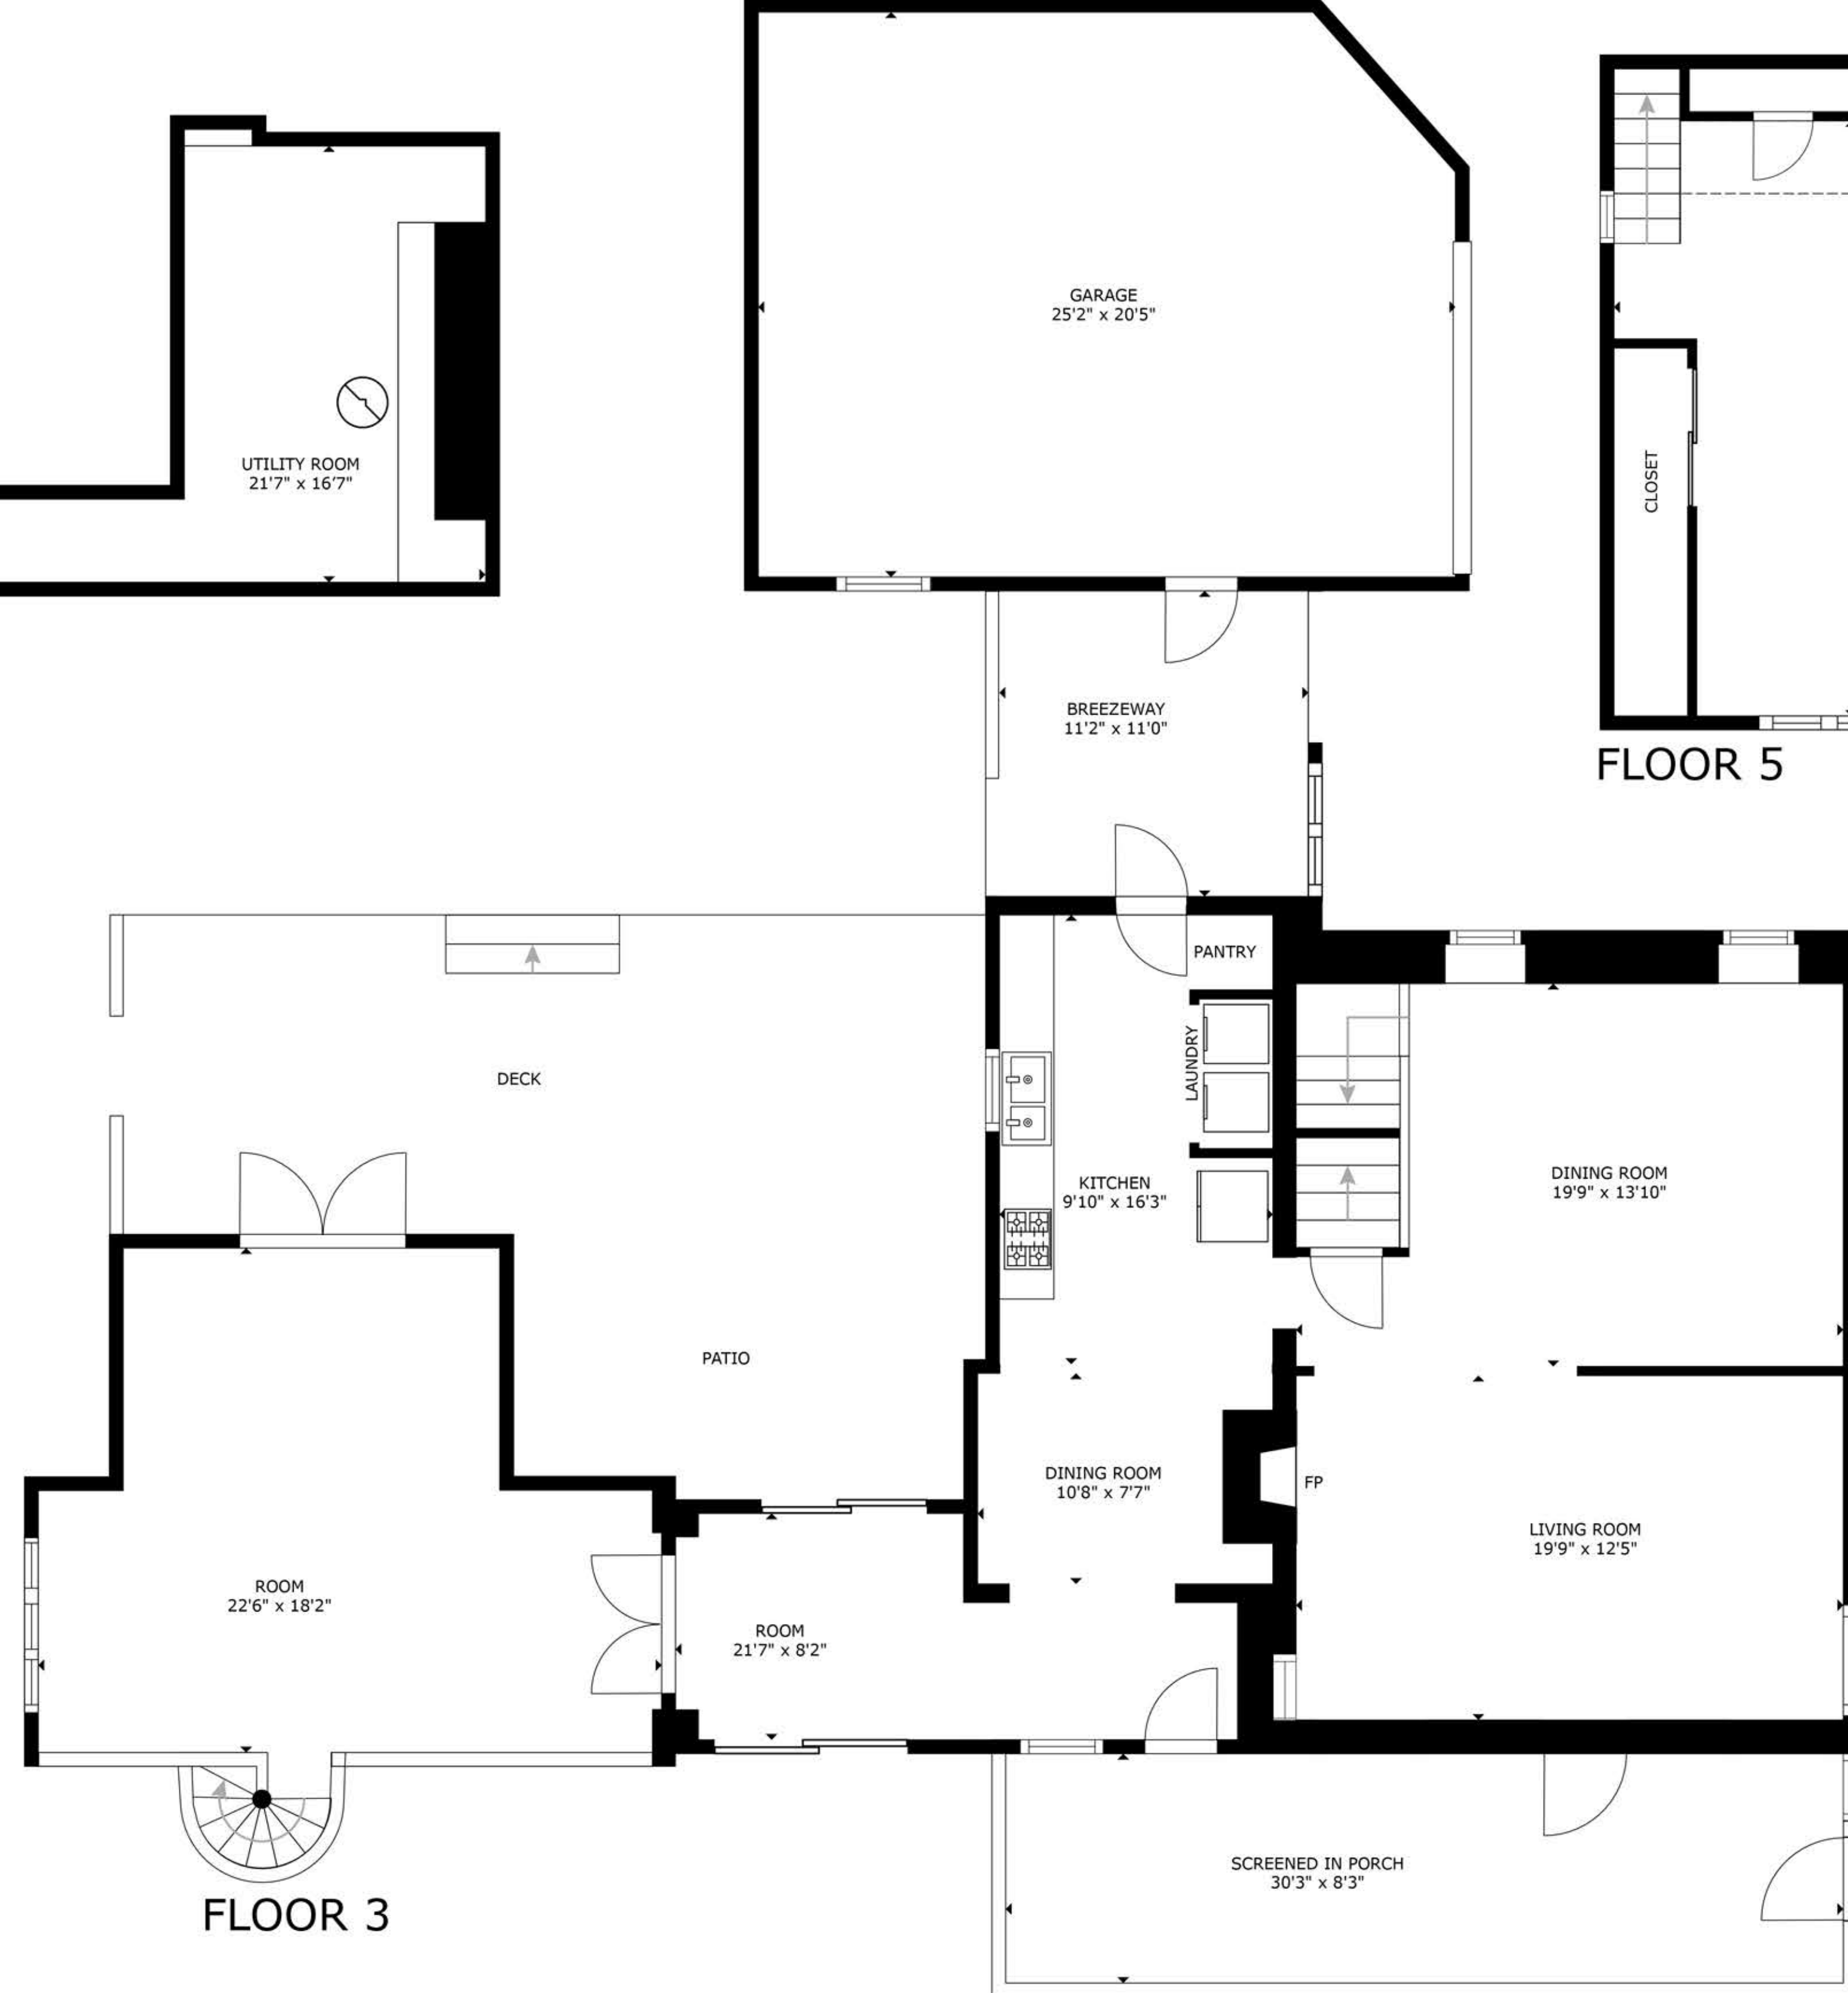

FLOOR 1

FLOOR 2

FLOOR 3

FLOOR 5

FLOOR 4

GROSS INTERNAL AREA  
 FLOOR 1: 66 sq. ft, FLOOR 2: 1,687 sq. ft  
 FLOOR 3: 1,419 sq. ft, FLOOR 4: 561 sq. ft  
 FLOOR 5: 473 sq. ft, TOTAL: 4,206 sq. ft  
 EXCLUDED AREAS: GARAGE/WORKSHOP: 1,486 sq. ft, GARAGE: 498 sq. ft  
 SCREENED IN PORCH: 250 sq. ft  
 SIZES AND DIMENSIONS ARE APPROXIMATE, ACTUAL MAY VARY.