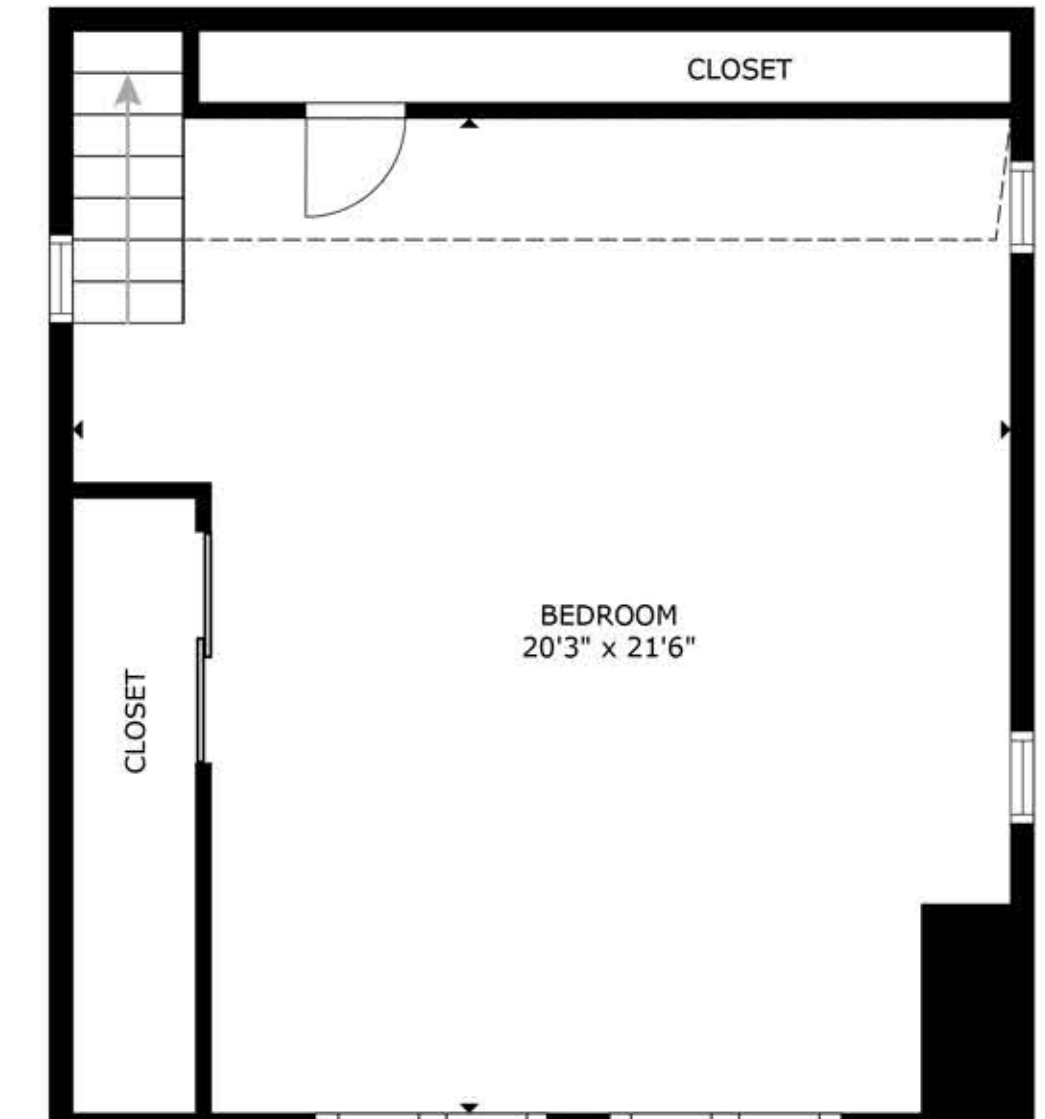

FLOOR 1

FLOOR 2

FLOOR 3

FLOOR 5

FLOOR 4

GROSS INTERNAL AREA  
 FLOOR 1: 66 sq. ft, FLOOR 2: 1,687 sq. ft  
 FLOOR 3: 1,419 sq. ft, FLOOR 4: 561 sq. ft  
 FLOOR 5: 473 sq. ft, TOTAL: 4,206 sq. ft  
 EXCLUDED AREAS: GARAGE/WORKSHOP: 1,486 sq. ft, GARAGE: 498 sq. ft  
 SCREENED IN PORCH: 250 sq. ft  
 SIZES AND DIMENSIONS ARE APPROXIMATE, ACTUAL MAY VARY.