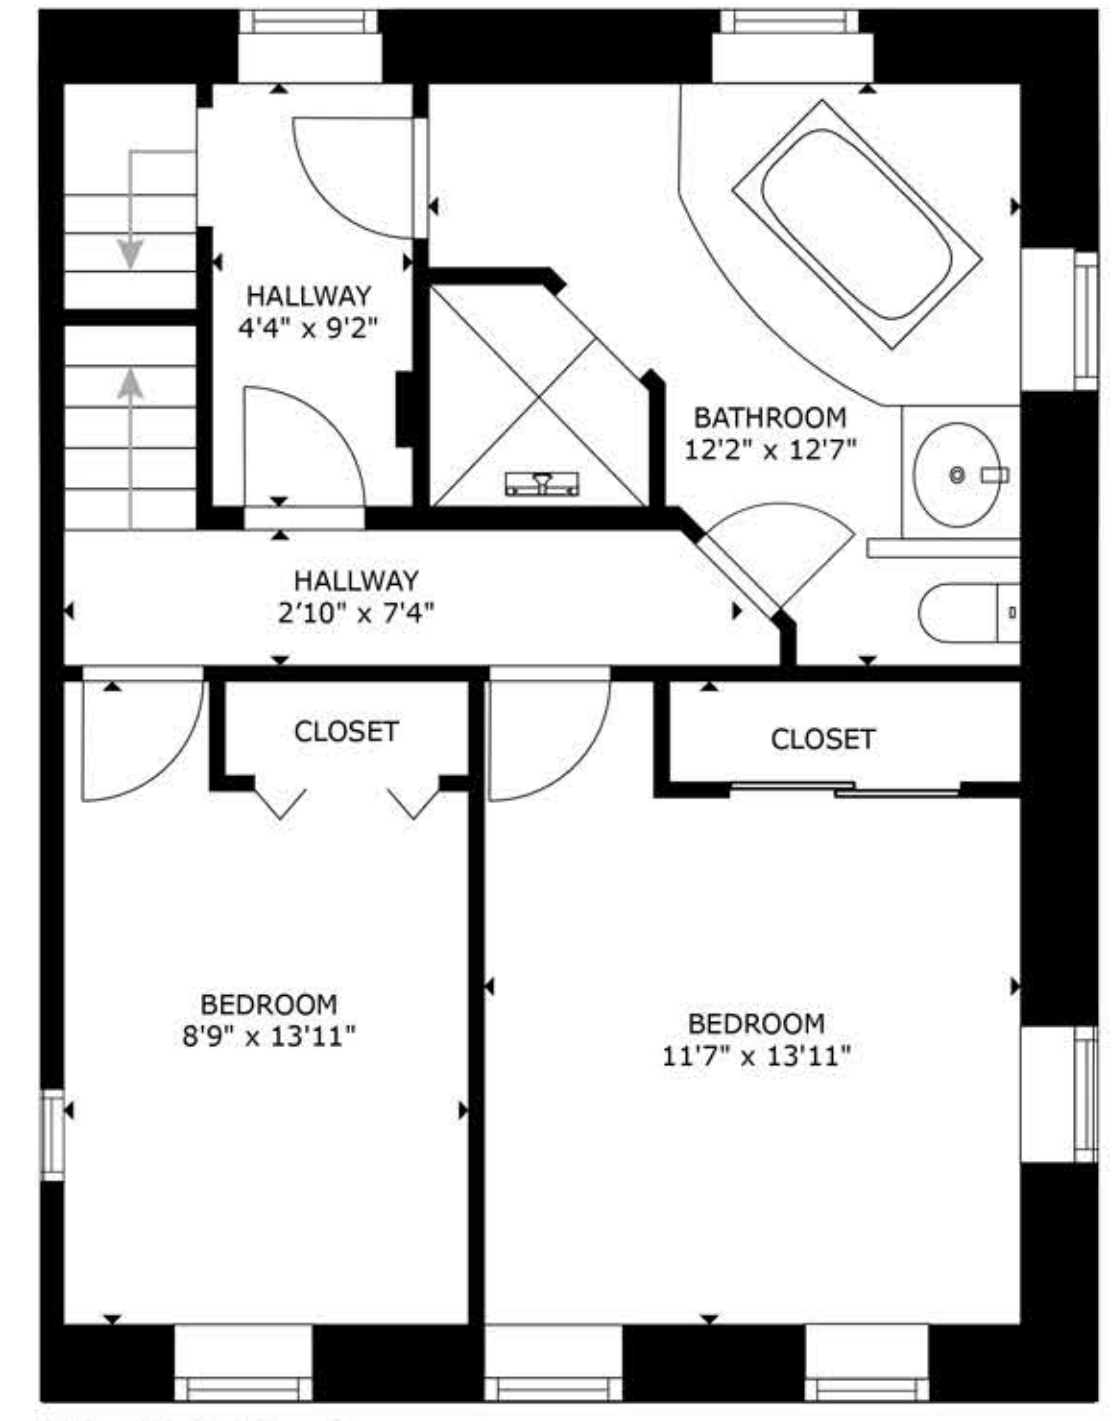

FLOOR 1

FLOOR 2

FLOOR 3

FLOOR 5

FLOOR 4

GROSS INTERNAL AREA  
 FLOOR 1: 66 sq. ft, FLOOR 2: 1,687 sq. ft  
 FLOOR 3: 1,419 sq. ft, FLOOR 4: 561 sq. ft  
 FLOOR 5: 473 sq. ft, TOTAL: 4,206 sq. ft  
 EXCLUDED AREAS: GARAGE/WORKSHOP: 1,486 sq. ft, GARAGE: 498 sq. ft  
 SCREENED IN PORCH: 250 sq. ft  
 SIZES AND DIMENSIONS ARE APPROXIMATE, ACTUAL MAY VARY.