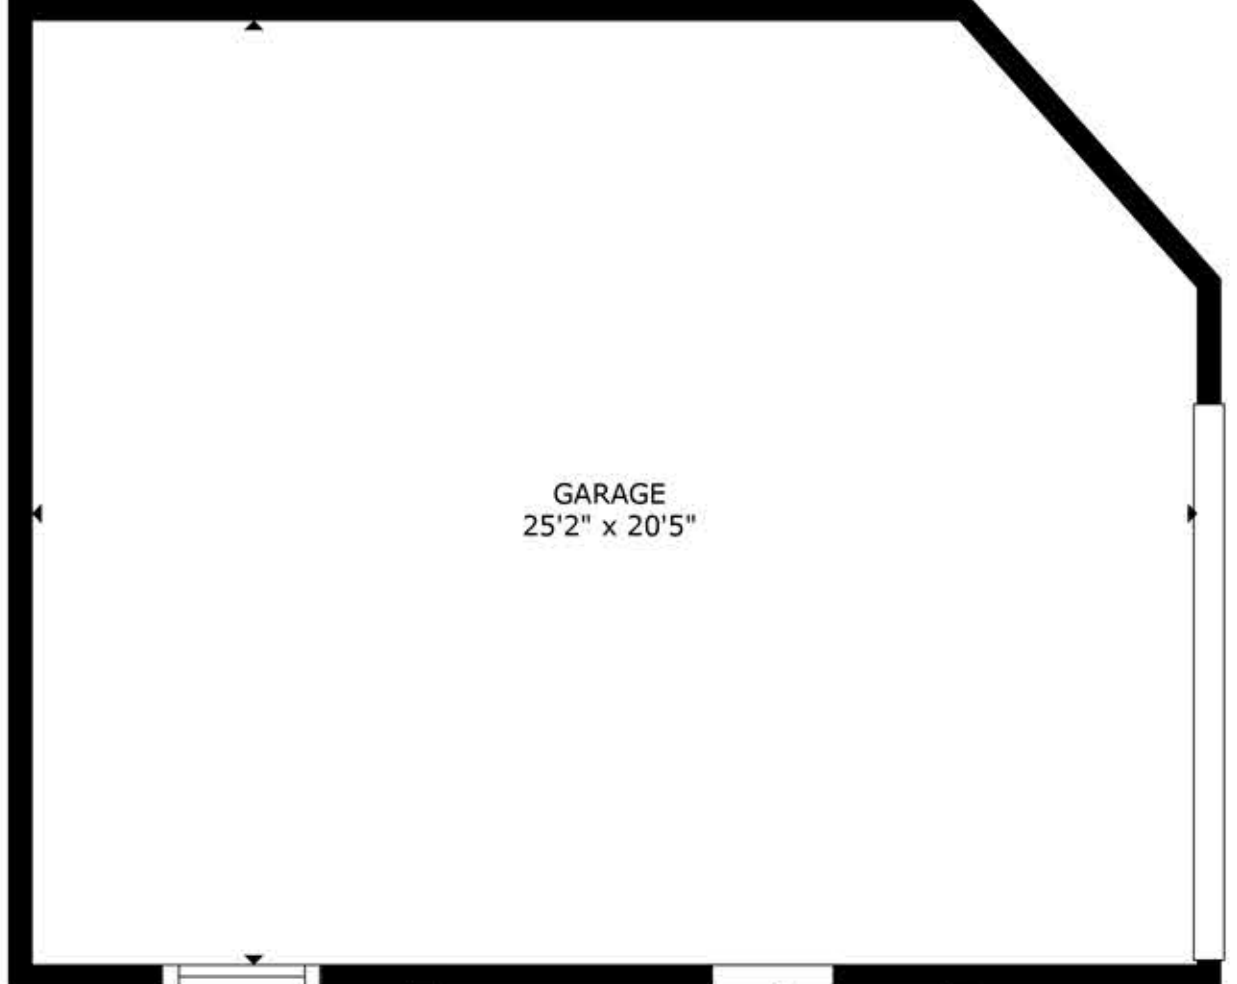

FLOOR 1

FLOOR 2

FLOOR 3

FLOOR 5

FLOOR 4

GROSS INTERNAL AREA  
 FLOOR 1: 66 sq. ft, FLOOR 2: 1,687 sq. ft  
 FLOOR 3: 1,419 sq. ft, FLOOR 4: 561 sq. ft  
 FLOOR 5: 473 sq. ft, TOTAL: 4,206 sq. ft  
 EXCLUDED AREAS: GARAGE/WORKSHOP: 1,486 sq. ft, GARAGE: 498 sq. ft  
 SCREENED IN PORCH: 250 sq. ft  
 SIZES AND DIMENSIONS ARE APPROXIMATE, ACTUAL MAY VARY.