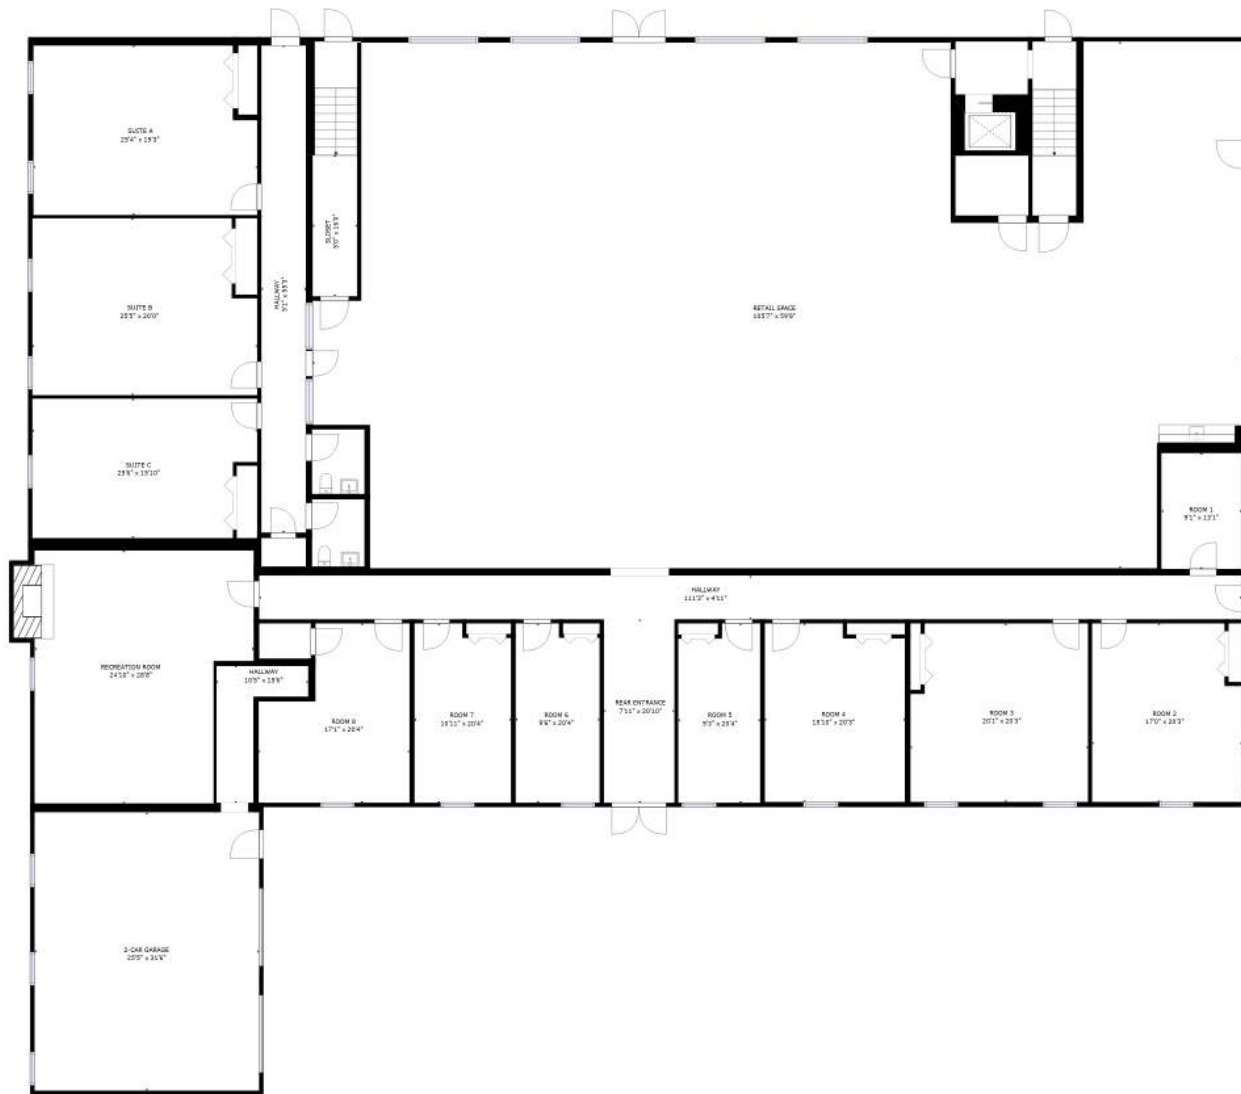

TOTAL: 22842 sq. ft
 Below Ground: 11265 sq. ft, FLOOR 2: 11577 sq. ft
 EXCLUDED AREAS: 2-CAR GARAGE: 803 sq. ft, SUITE A: 464 sq. ft, SLOSET: 80 sq. ft,
 FIREPLACE: 24 sq. ft, SCREENED PORCH: 288 sq. ft, DECK: 153 sq. ft,
 STORAGE: 58 sq. ft

SIZES AND DIMENSIONS ARE APPROXIMATE, ACTUAL MAY VARY.

TOTAL: 22842 sq. ft

Below Ground: 11265 sq. ft, FLOOR 2: 11577 sq. ft

EXCLUDED AREAS: 2-CAR GARAGE: 803 sq. ft, SUITE A: 464 sq. ft, SLOSET: 80 sq. ft,
 FIREPLACE: 24 sq. ft, SCREENED PORCH: 288 sq. ft, DECK: 153 sq. ft,
 STORAGE: 58 sq. ft

SIZES AND DIMENSIONS ARE APPROXIMATE, ACTUAL MAY VARY.