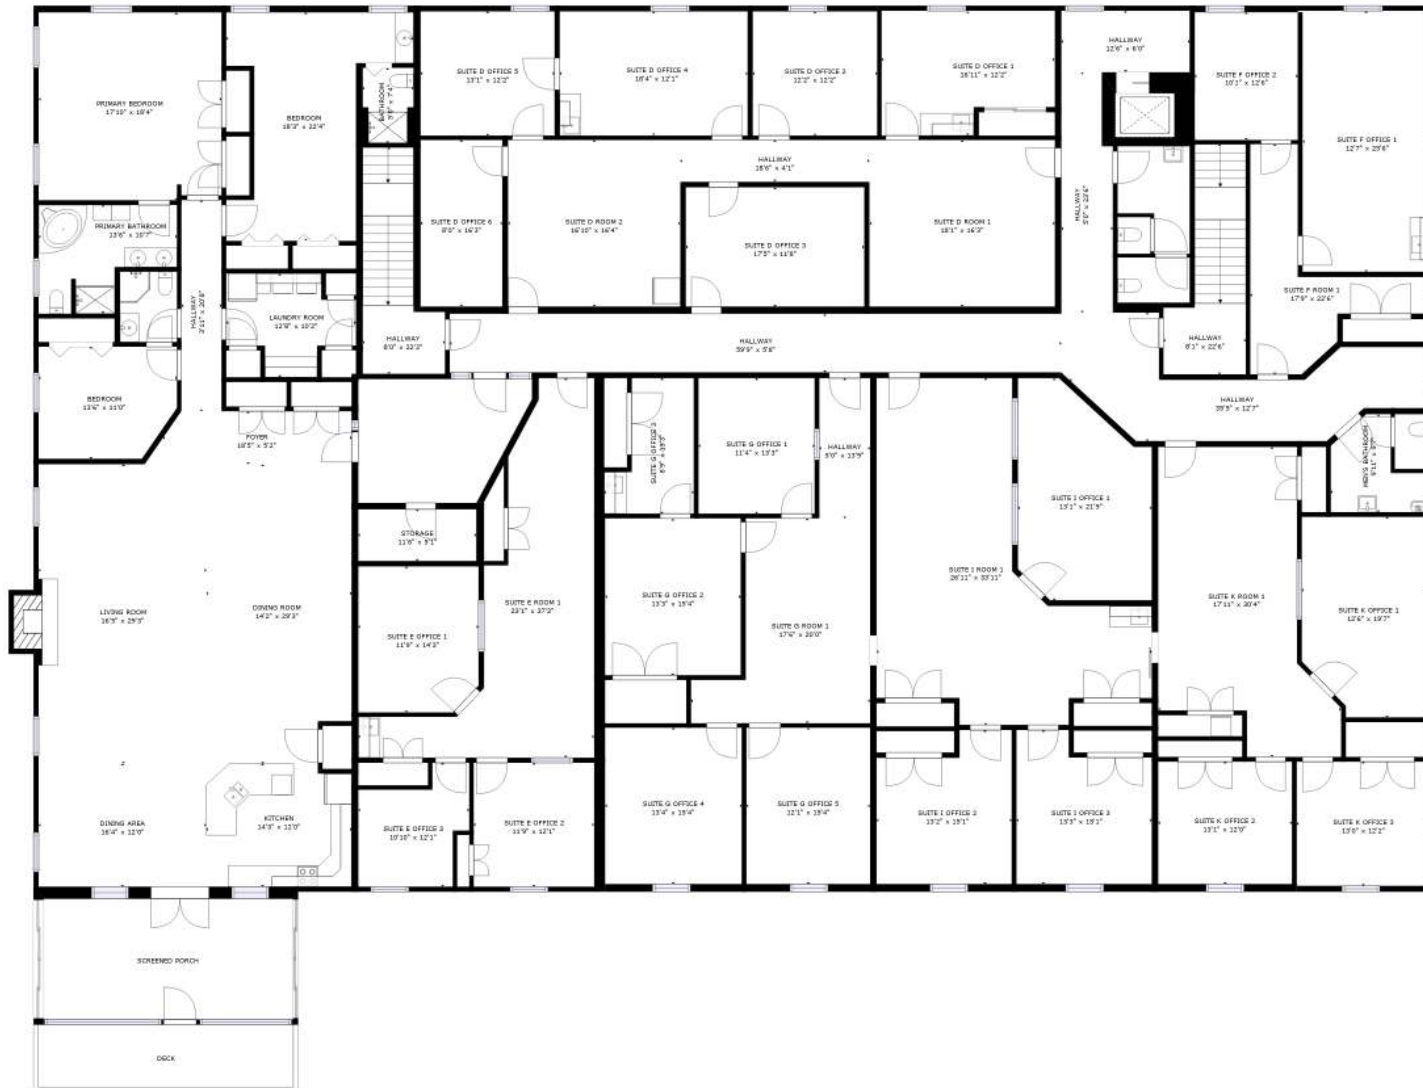

TOTAL: 22842 sq. ft
 Below Ground: 11265 sq. ft, FLOOR 2: 11577 sq. ft
 EXCLUDED AREAS: 2-CAR GARAGE: 803 sq. ft, SUITE A: 464 sq. ft, SLOSET: 80 sq. ft,
 FIREPLACE: 24 sq. ft, SCREENED PORCH: 288 sq. ft, DECK: 153 sq. ft,
 STORAGE: 58 sq. ft

SIZES AND DIMENSIONS ARE APPROXIMATE, ACTUAL MAY VARY.

TOTAL: 22842 sq. ft

Below Ground: 11265 sq. ft, FLOOR 2: 11577 sq. ft

EXCLUDED AREAS: 2-CAR GARAGE: 803 sq. ft, SUITE A: 464 sq. ft, SLOSET: 80 sq. ft,
 FIREPLACE: 24 sq. ft, SCREENED PORCH: 288 sq. ft, DECK: 153 sq. ft,
 STORAGE: 58 sq. ft

SIZES AND DIMENSIONS ARE APPROXIMATE, ACTUAL MAY VARY.